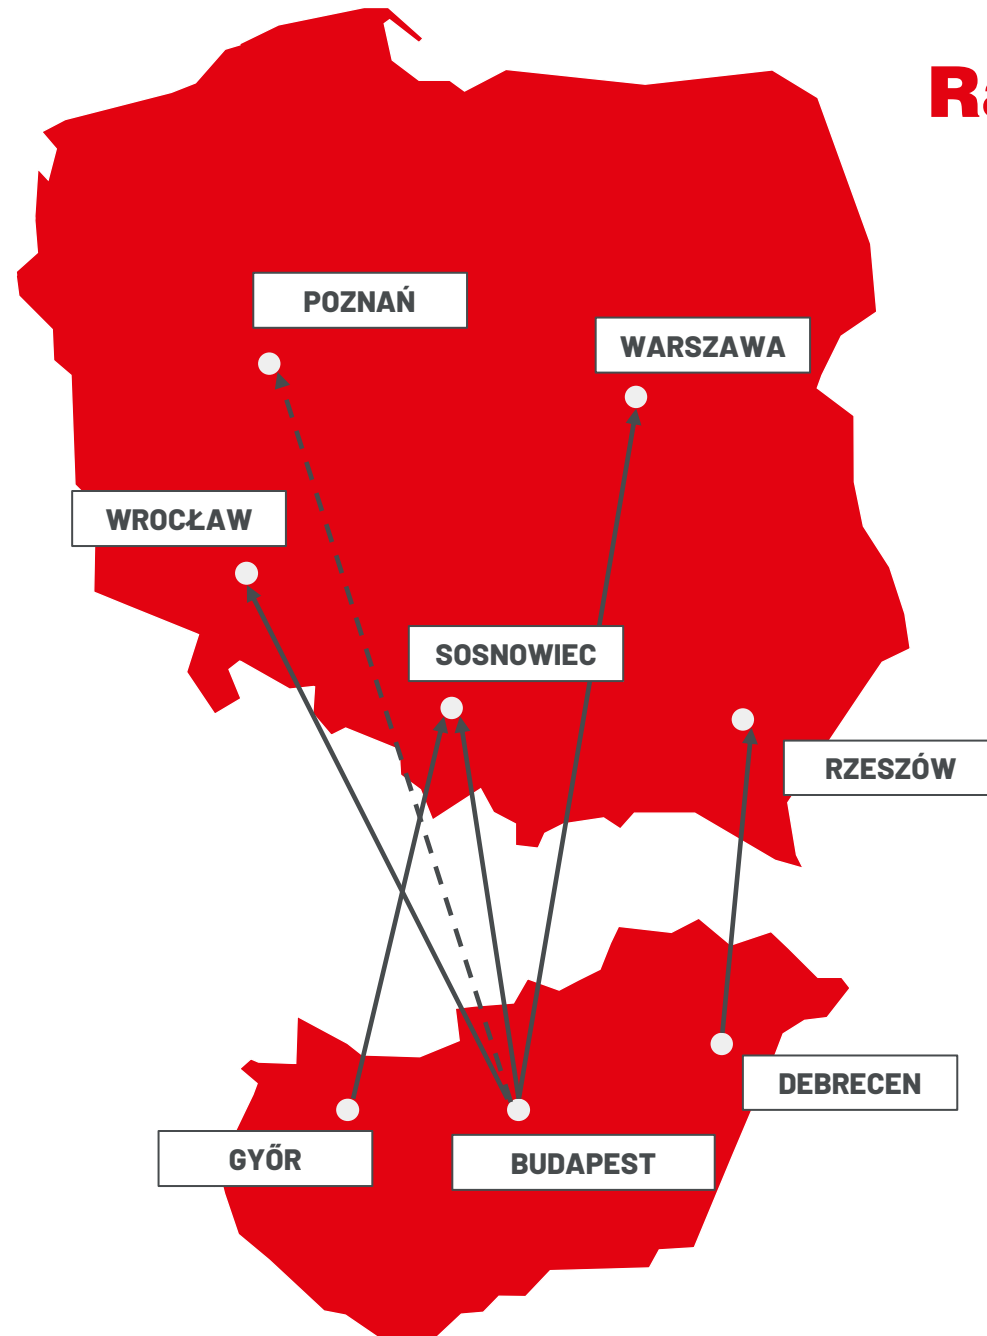

## CONNECTIONS FROM HUNGARY TO POLAND

**Raben**

5 daily departures to Poland

48h service (between Hungary and Poland)

ETA (Estimated Time of Arrival)

## CONNECTIONS FROM POLAND TO HUNGARY

**Raben**

7 daily departures to Hungary

24h service from Gliwice and Sosnowiec to Budapest

48h service (between Poland and Hungary)

ETA (Estimated Time of Arrival)

daily departures to every neighboring Raben country

24h service from Budapest to SK and CZ

48h service

ETA (Estimated Time of Arrival)

**POLISH-HUNGARIAN CHAMBER OF COMMERCE**

EUROHUB ROKYCANY

**Raben**

## EUROHUB ROKYCANY

The new, very modern EUROHUB Rokycany is a forward-looking and groundbreaking joint project **on the line between Germany and Eastern Europe.**

**DIRECT CONNECTIONS TO DE, CZ, SK, HU, RO, BG**