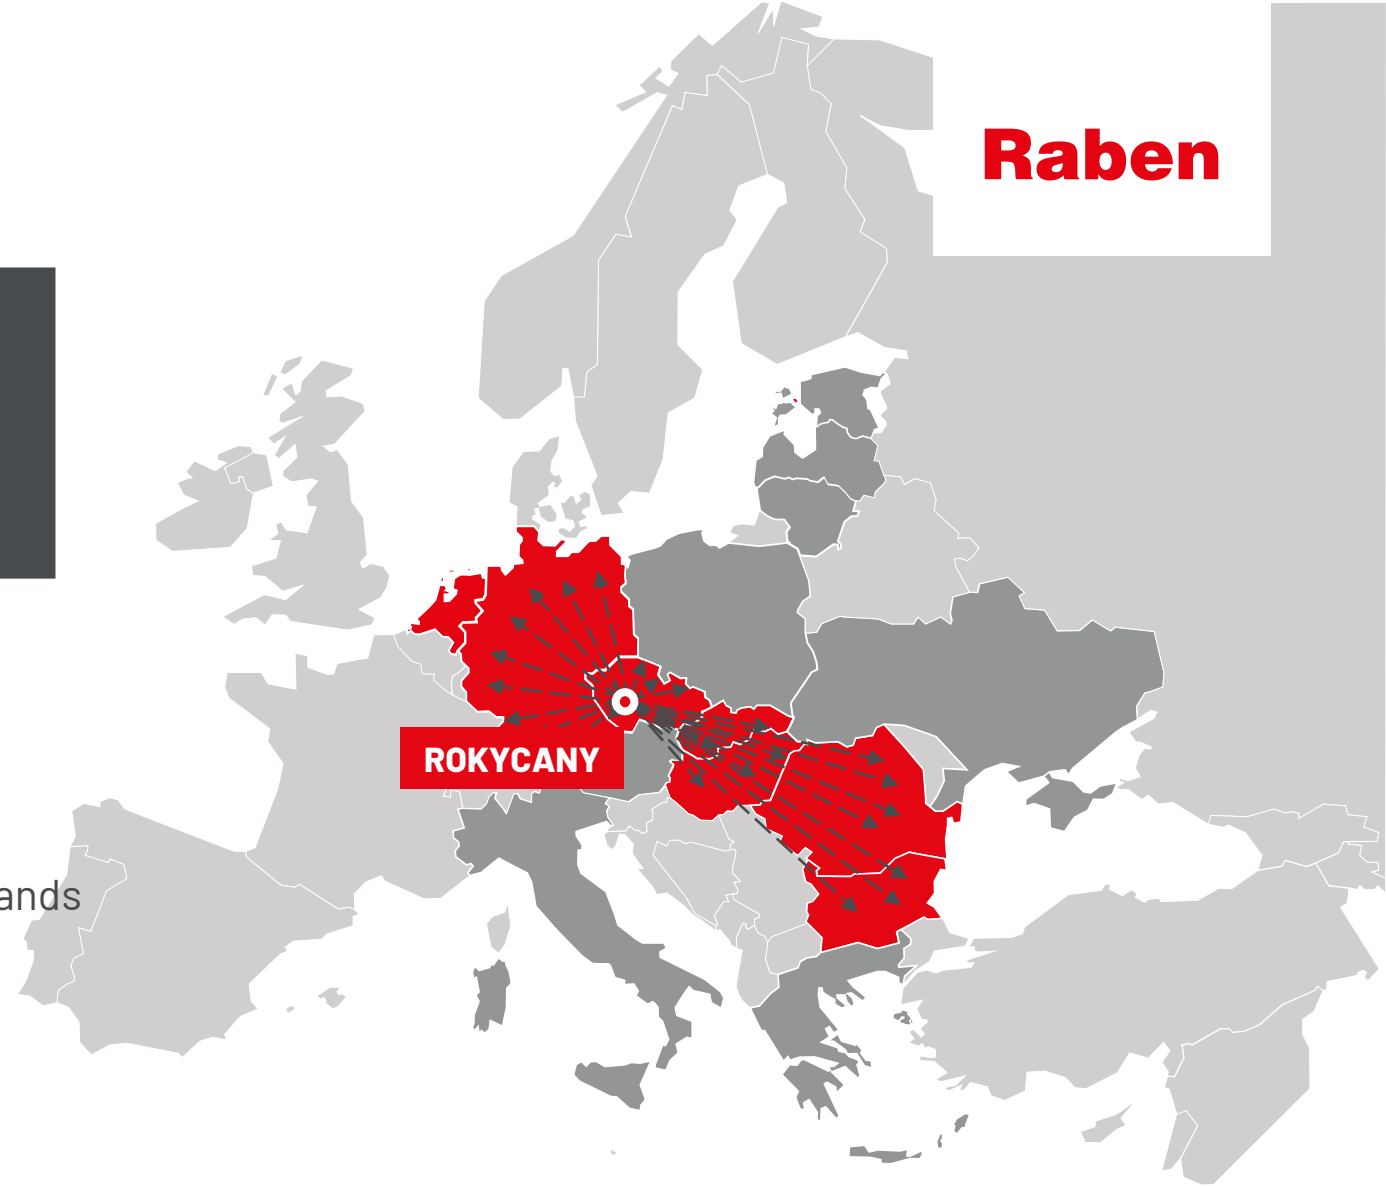

POLISH-HUNGARIAN CHAMBER OF COMMERCE

EUROHUB ROKYCANY

Raben

GATEWAY **CONNECT** ING CEE AND GERMANY

**EURO
HUB**

ROKYCANY

28 daily connections to Germany
(to own independent network) and to the Netherlands

18 daily connections to SK/HU/RO/BG depots

750,000 pallets / year capacity

6,000 m² cross-docking capacity

ROKYCANY

**YOUR PARTNER
IN LOGISTICS**