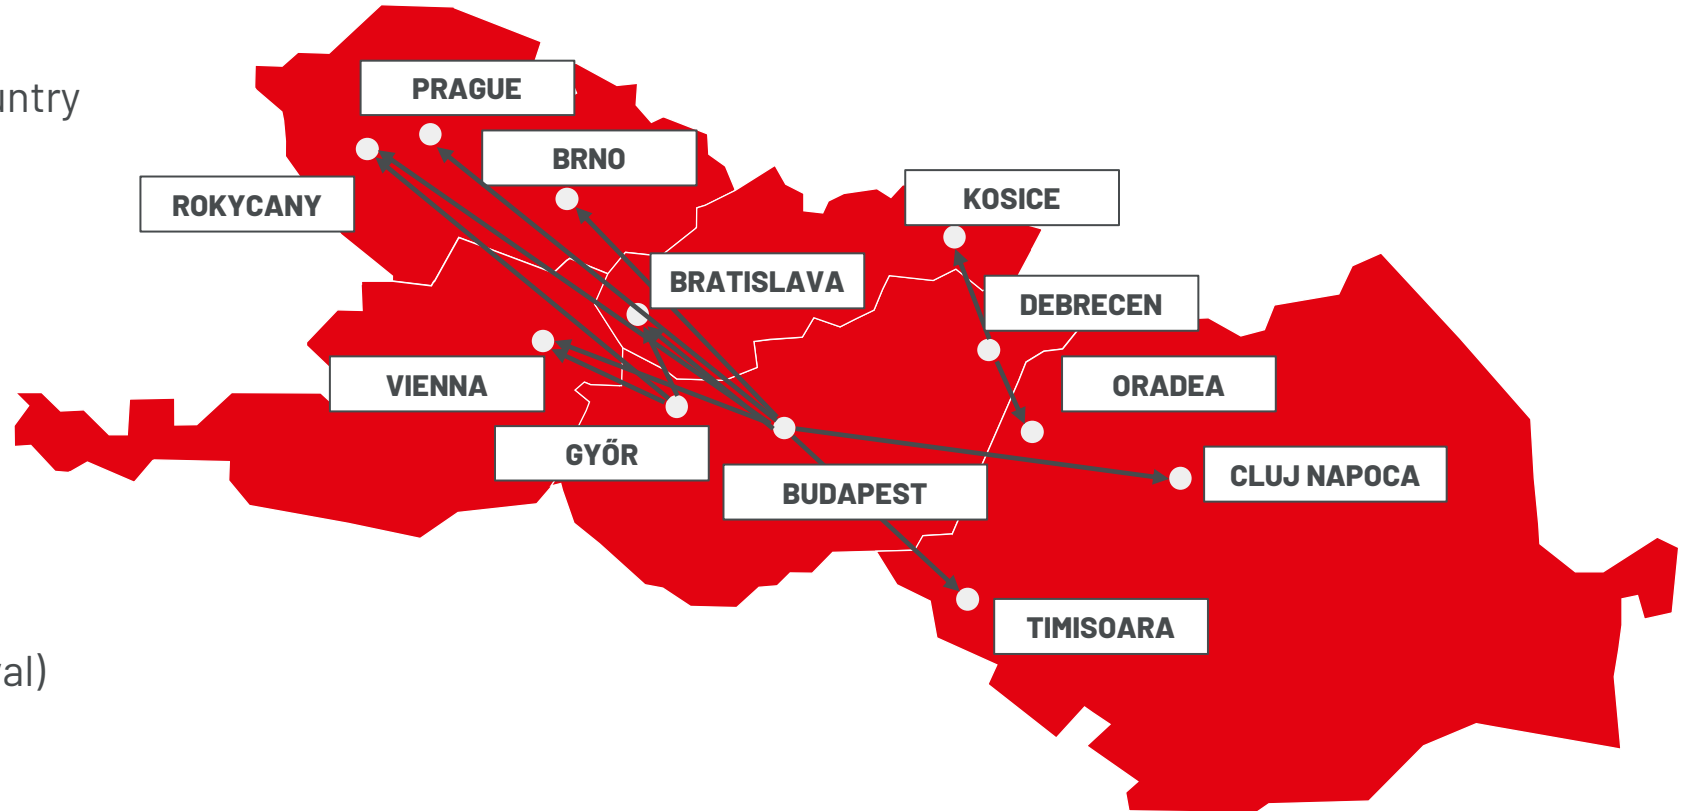

## CONNECTIONS FROM HUNGARY TO POLAND

**Raben**

5 daily departures to Poland

48h service (between Hungary and Poland)

ETA (Estimated Time of Arrival)

## CONNECTIONS FROM POLAND TO HUNGARY

**Raben**

7 daily departures to Hungary

24h service from Gliwice and Sosnowiec to Budapest

48h service (between Poland and Hungary)

ETA (Estimated Time of Arrival)

daily departures to every neighboring Raben country

24h service from Budapest to SK and CZ

48h service

ETA (Estimated Time of Arrival)

**POLISH-HUNGARIAN CHAMBER OF COMMERCE**

EUROHUB ROKYCANY

**Raben**

## EUROHUB ROKYCANY

The new, very modern EUROHUB Rokycany is a forward-looking and groundbreaking joint project **on the line between Germany and Eastern Europe.**

**DIRECT CONNECTIONS TO DE, CZ, SK, HU, RO, BG**