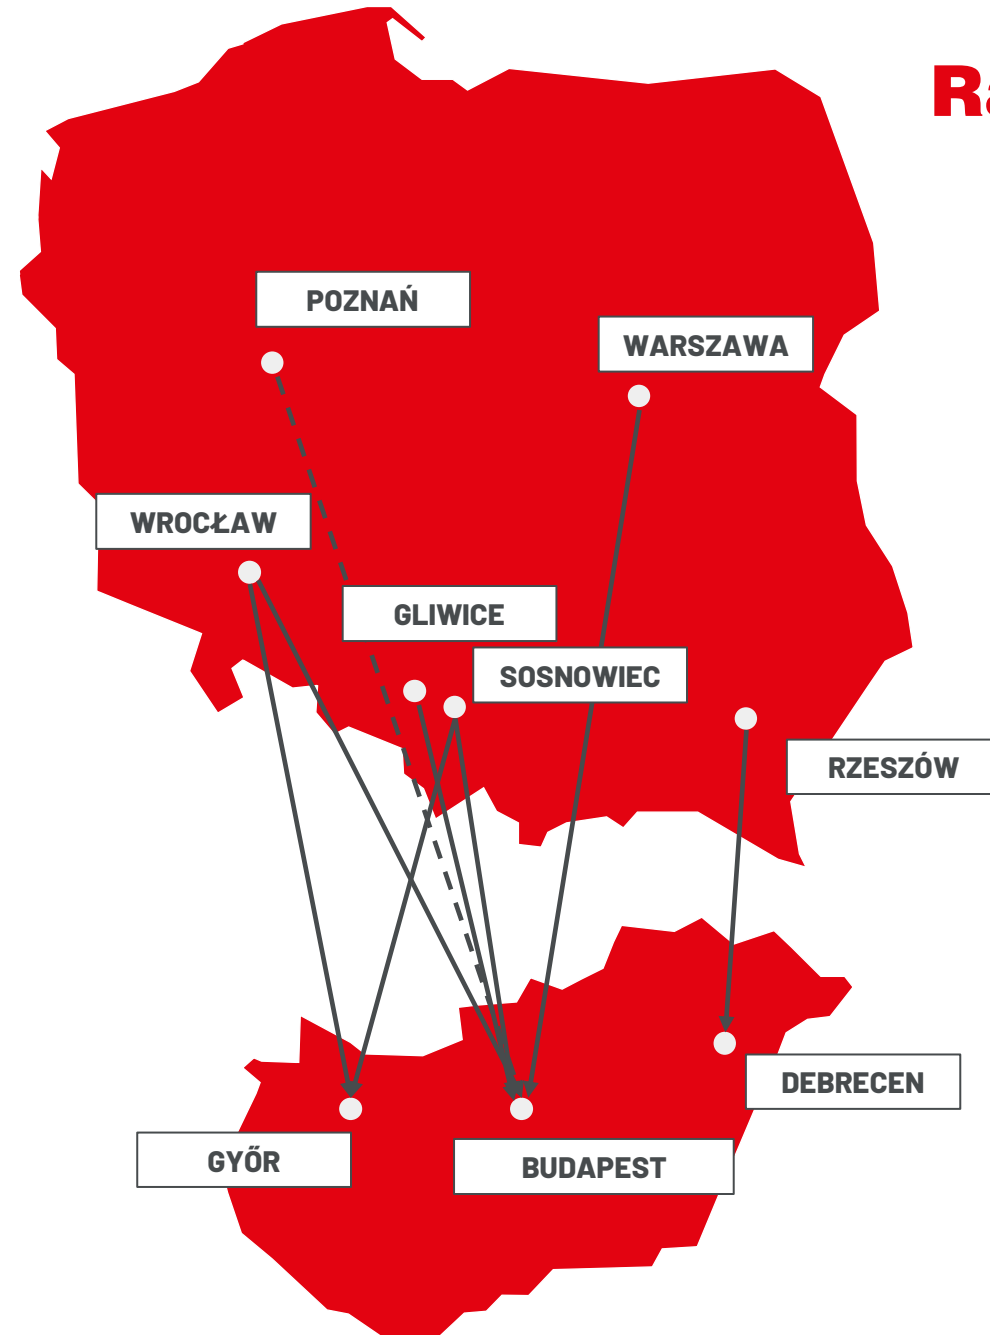

## CONNECTIONS FROM HUNGARY TO POLAND

**Raben**

5 daily departures to Poland

48h service (between Hungary and Poland)

ETA (Estimated Time of Arrival)

## CONNECTIONS FROM POLAND TO HUNGARY

**Raben**

7 daily departures to Hungary

24h service from Gliwice and Sosnowiec to Budapest

48h service (between Poland and Hungary)

ETA (Estimated Time of Arrival)

daily departures to every neighboring Raben country

24h service from Budapest to SK and CZ

48h service

ETA (Estimated Time of Arrival)

**POLISH-HUNGARIAN CHAMBER OF COMMERCE**

EUROHUB ROKYCANY

**Raben**

## EUROHUB ROKYCANY

The new, very modern EUROHUB Rokycany is a forward-looking and groundbreaking joint project **on the line between Germany and Eastern Europe.**

**DIRECT CONNECTIONS TO DE, CZ, SK, HU, RO, BG**